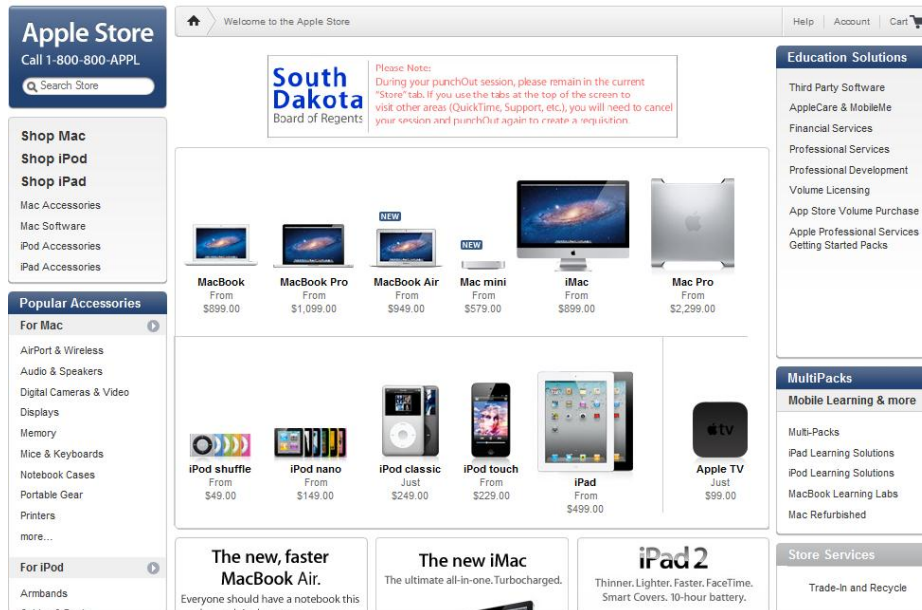

1. Click on the Select button for the monitor/GHz combination of your choice.