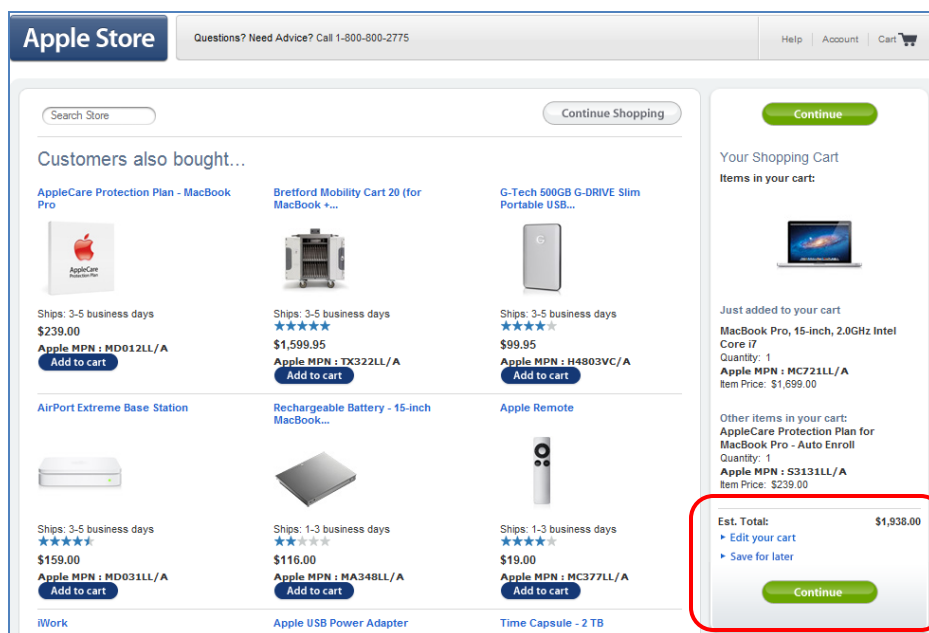

7. Your Shopping Cart is displayed in a summary on the right side of the page. Click the **Continue** button if you are ready to place your order. Click on Edit your cart to make changes to the quantity and options you have selected. Click on Save for later if you wish to wait to complete your order.